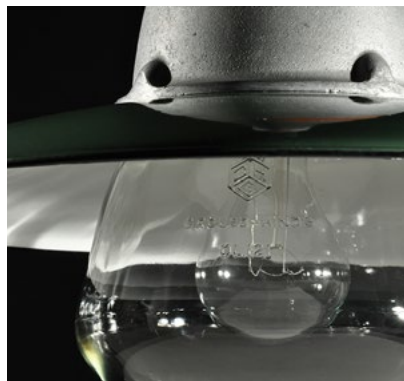

Crouse-Hinds DLB 21

Dust-tight, rain-tight, and with a stunning 18-inch shade and embossed globe, this 60-year-old fixture shows beautifully. The flat cone porcelain shade hovers over the perfectly preserved globe and disperses light softly beneath its unblemished surface. Red spec. tag offers the "pièce de résistance."

18.0"W x 14.0"H • circa 1955

illuminating the present with the past

www.blubulb.com • rick@blubulb.com