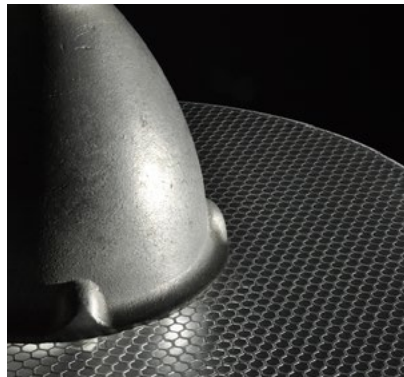

Crouse-Hinds DLA 101 (Eco-resin)

This aluminum "tear drop" mount is hand-buffed to impart a soft luster. Dust-tight globe and mount, coupled with a 16-inch Lumicor shade composed of recycled plastic and aluminum, offer a contemporary style for this industrial standard.

16.0"W x 11.0"H • circa 1955

illuminating the present with the past

www.blubulb.com • rick@blubulb.com