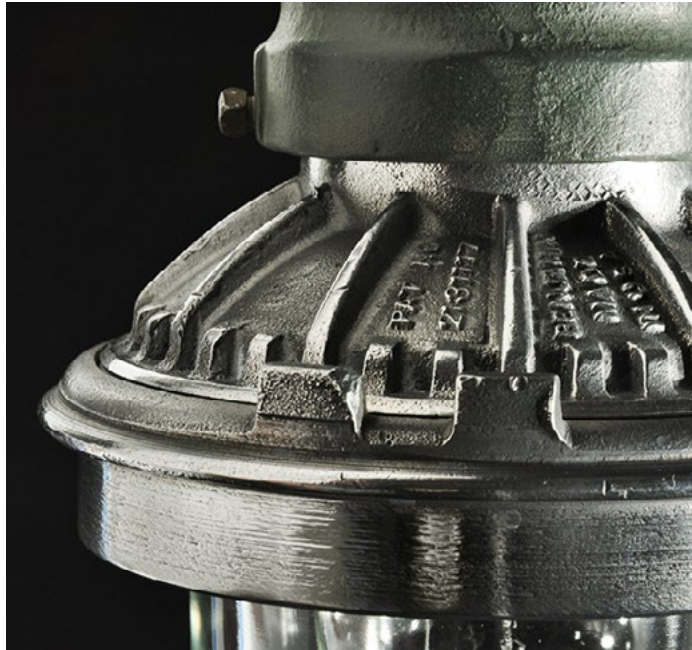

Benjamin Explosion Proof (AI)

The “rock star” of industrial lighting, this domed Benjamin, with buffed aluminum mount and heavy Pyrex globe, is available with or without a “spoked” guard. Nothing quite matches the look and character of this early industrial fixture.

6.4"W x 11.25-12.0"H • circa 1930

illuminating the present with the past

www.blubulb.com • rick@blubulb.com