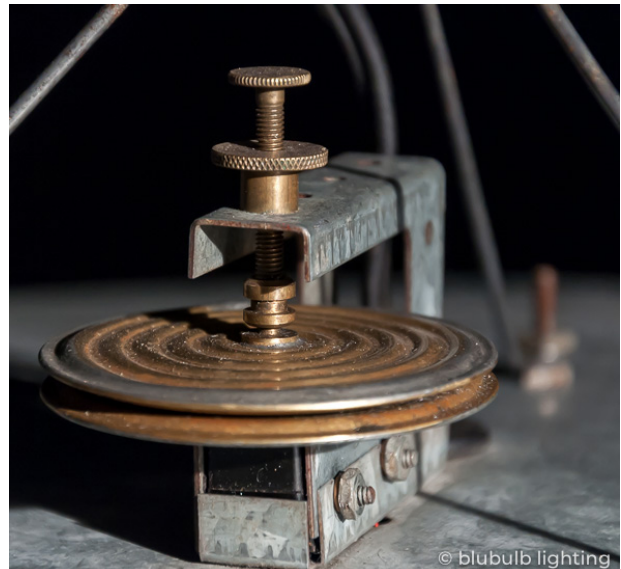

## Vintage Brooder Lamp

Four-light vintage brooder lamp  
with galvanized shade and original paint.  
Grand scale . . . in beautiful original condition.

28.0"W x 10.0"H (w/ bulbs) · circa 1950

illuminating the present with the past