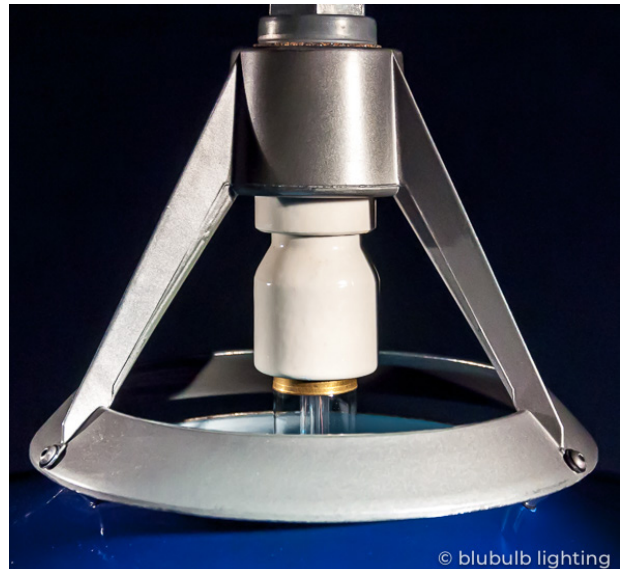

Abolite 'Architecture'

Vintage 22" shade paired with Abolite socket & frame.
Exquisite and rare large diameter cobalt shade with
a pleasing flat form and open architecture.

21.5"W x 10.75"H • circa 1920-30